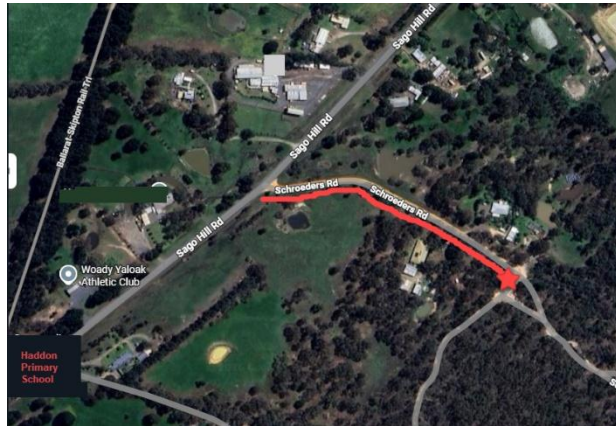

Woody Yaloak Athletic Club

Haddon, Victoria

Time	430pm
Location	Common #1
Address	Shroeders Road, Haddon Common

Meet Notes:

To get to the start:

- The start is along Schroeders gravel road, opposite the trams on Sago Hill Road.

Parent helpers:

- Putting out cones
- Packing up cones
- Timekeeper
- Writing results down
- Marshall on each cone

The course:

This is an out and back course, running to your coloured cone and then back to the start/finish line.

AGE GROUP	COURSE	DISTANCE
6	To Green Cone	500m
U8	To Blue Cone	1000m
U10	to Red Cone	1500m
U12	to Yellow Cone	2000m
U14+	to White Cone	3000m